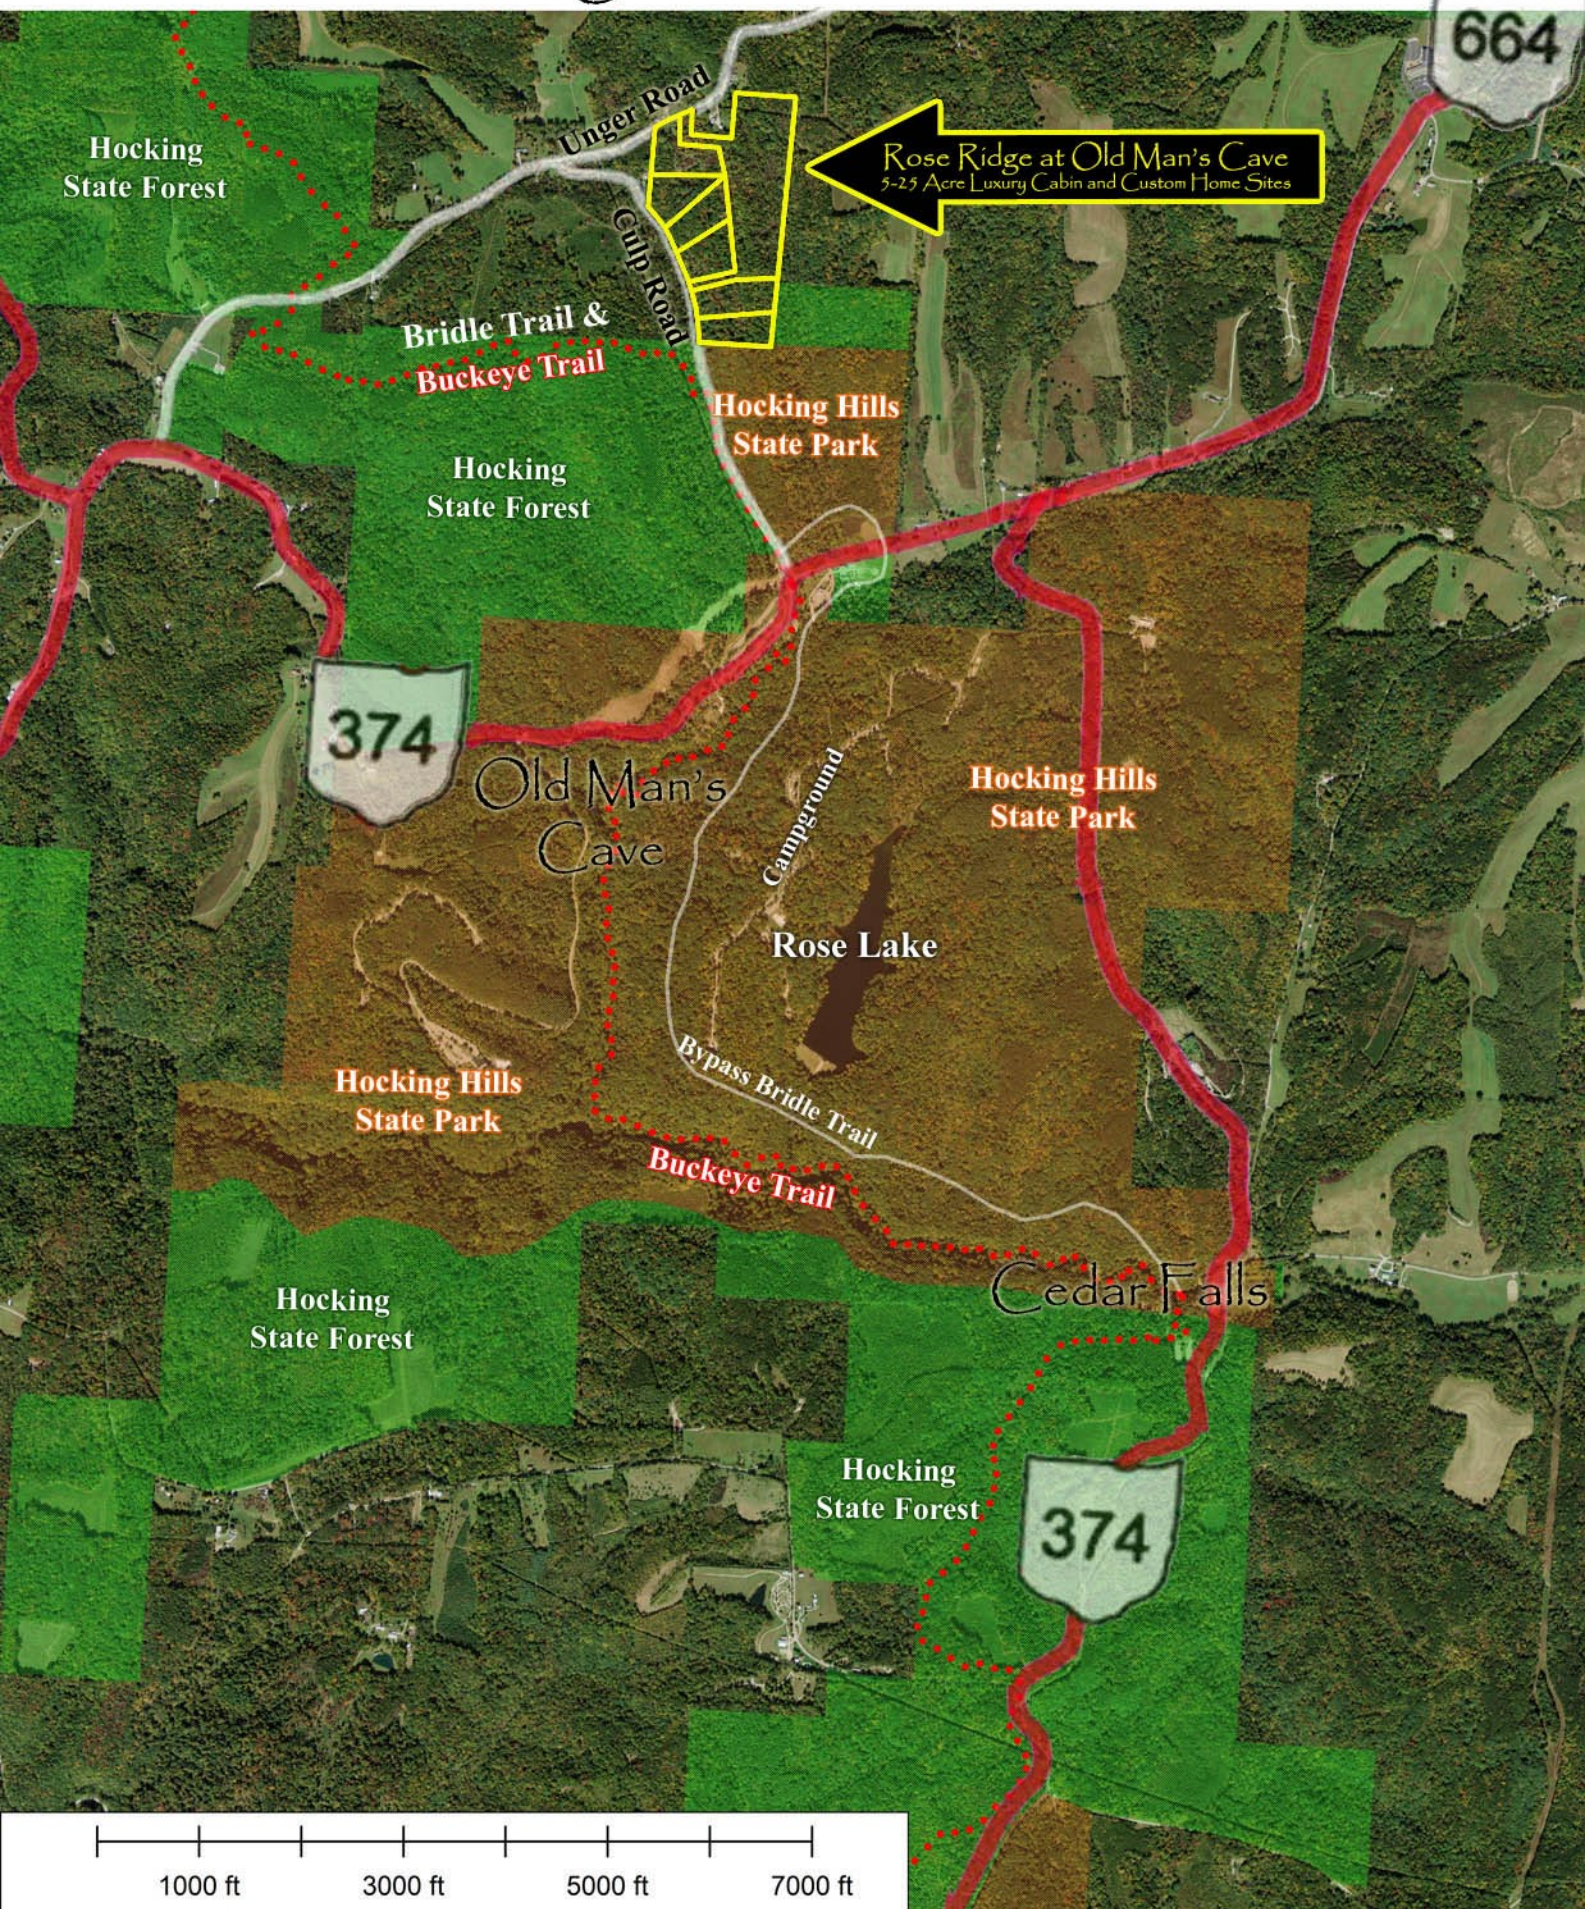

Rose Ridge at Old Man's Cave

664

Rose Ridge at Old Man's Cave
5-25 Acre Luxury Cabin and Custom Home Sites

Hocking State Forest

Bridle Trail & Buckeye Trail

Hocking Hills State Park

Hocking State Forest

374

Old Man's Cave

Campground

Hocking Hills State Park

Rose Lake

Hocking Hills State Park

Bypass Bridle Trail

Buckeye Trail

Hocking State Forest

Cedar Falls

Hocking State Forest

374