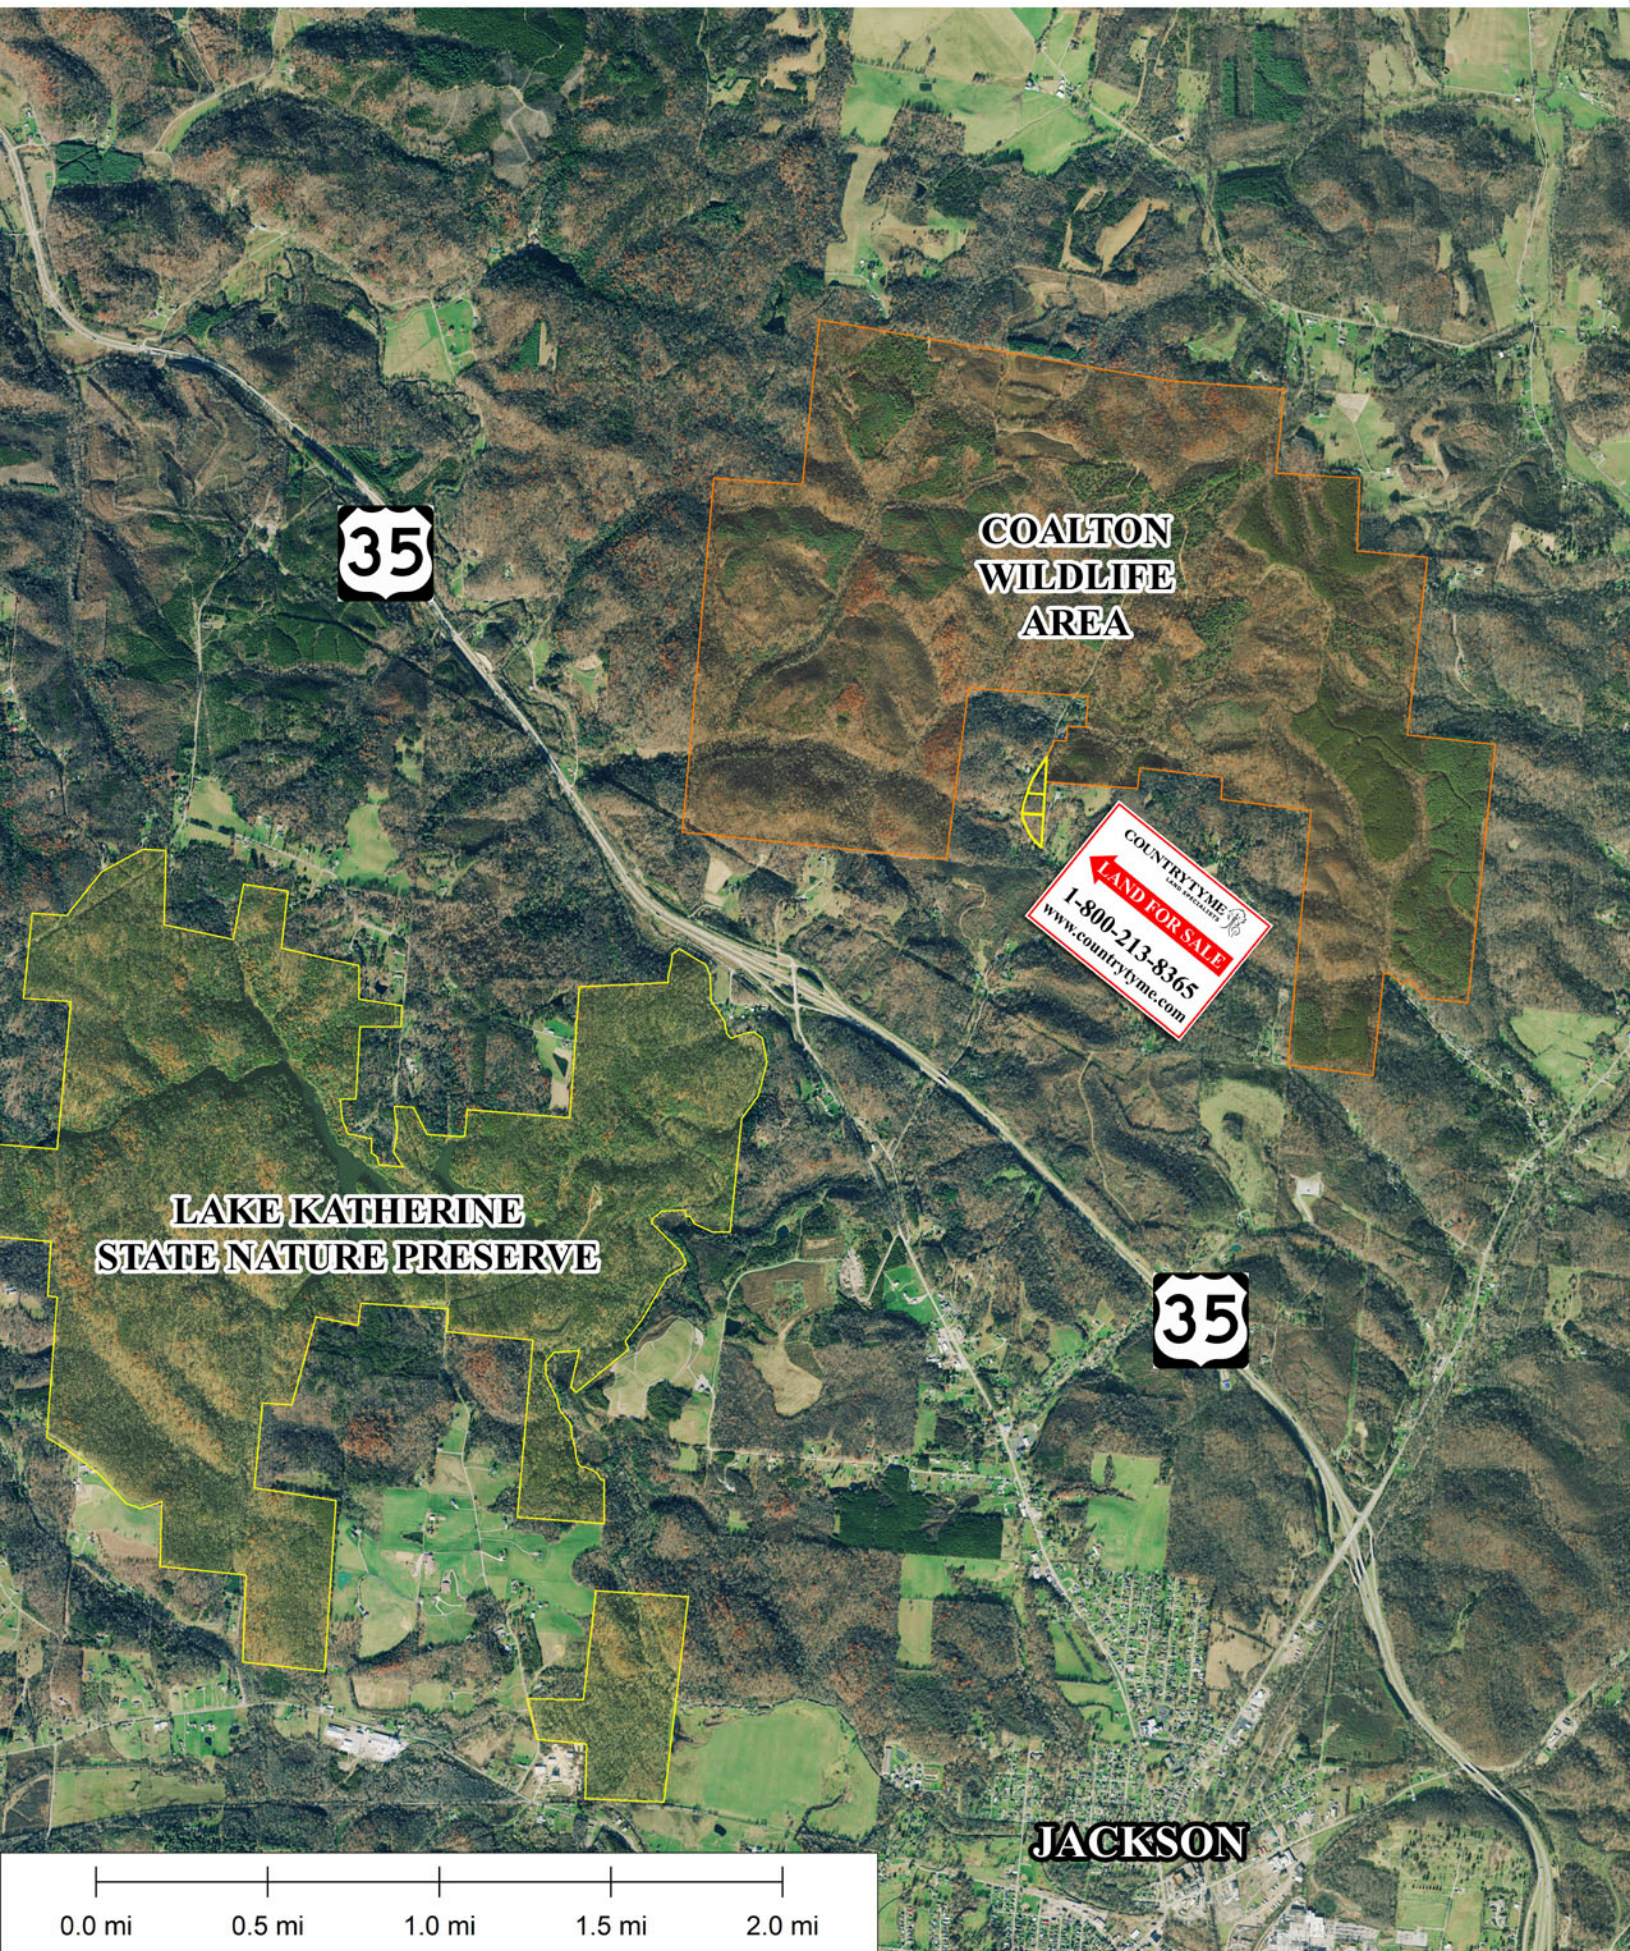

Raysville Road, Jackson County, Ohio

35

COALTON
WILDLIFE
AREA

COUNTRYTYME
LAND CONSULTANTS
LAND FOR SALE
1-800-213-8365
www.countrytyme.com

LAKE KATHERINE
STATE NATURE PRESERVE

35

JACKSON

0.0 mi 0.5 mi 1.0 mi 1.5 mi 2.0 mi