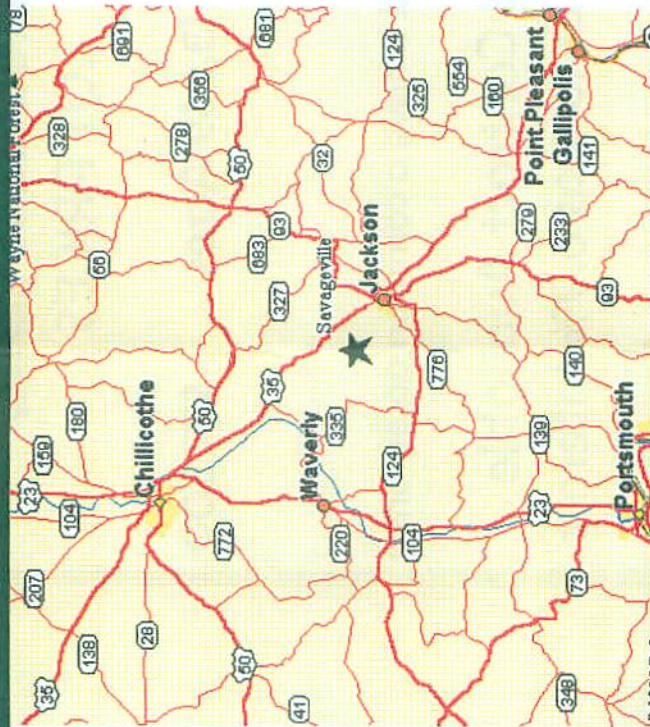

COUNTRYTYME

LAND SPECIALISTS

SAVAGEVILLE

DIRECTIONS:

From Jackson: Take SR 35 West for 14 miles to Savageville Road, turn left onto Savageville Road (County Road 26). Go .7 miles, property is on the left.

From Chillicothe: Take SR 35 East for 21 miles to Savageville Road, turn right. Go .7 miles, property is on left.

Jackson County, Jackson Township
Jackson Schools, County Water

Call Jim Borders at 1-888-287-2695

Land Contract
Available

SAVAGEVILLE LOT PRICES

Lot #2 13.669 Acres \$27,500

Lots #1, 2, & 3 have a common access drive

Land Contract Available
with as low as 6.9% Interest

Disclaimer—The information contained herein is subject to change and is not guaranteed. 10/8/03