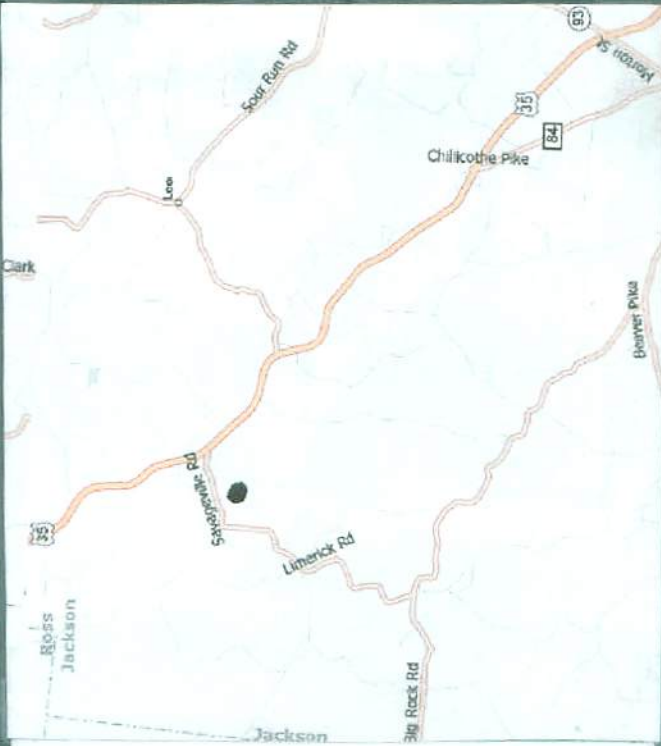

COUNTRYTYME

LAND SPECIALISTS

SAVAGEVILLE

DIRECTIONS:

From Jackson: Take SR 35 West for 14 miles to Savageville Road, turn left onto Savageville Road (County Road 26). Go .7 miles, property is on the left.

From Chillicothe: Take SR 35 East for 21 miles to Savageville Road, turn right. Go .7 miles, property is on left.

Jackson County, Jackson Township
Jackson Schools, County Water

Call Jim Borders at 1-888-287-2695

Land Contract
Available

SAVAGEVILLE LOT PRICES

Lot #2 13.669 Acres \$27,500

Lots #1, 2, & 3 have a common access drive

Land Contract Available
with as low as 6.9% Interest

Disclaimer—The information contained herein is subject to change and is not guaranteed. 10/8/03